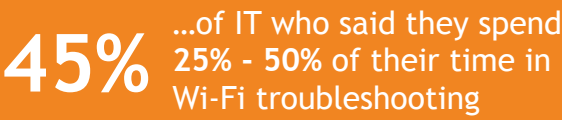

Enterprise Companies Struggle with Network Issues

Wi-Fi a Big Challenge for Today's Enterprise Networks

ZK Research: 2016 Network World

ENTERPRISE INSIGHTS

RESEARCH:

64% of Enterprises Want to take Advantage of Wi-Fi as a Service